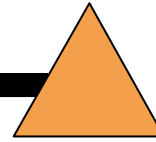

**Forward
10 Paces
at Heel**

**Handler
leaves
dog**

**Straight
Jump 1**

5 Secs

**Handler
Recall**

**90° Angled
Left Jump 2**

**Forward
10 Paces
at Heel**