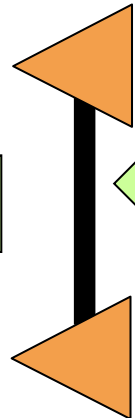

**90° Angled Right
Jump 3**

**Send
Over**

**Straight
Jump 1**

**Tyre
Jump 2**

**Long
Jump 3**

**Send
Over**

Send Over

Long Jump

**Send
Through**

5m

**180° Angled Right
Open Tunnel**

180° Angled Left Open Tunnel

Send

5m

Through

Weave 12 Poles

4m Plank

Send Over

4m Ramp

Send Over

**Straight
Jump 1**

2m

**90°
Angled
Right
Jump 2**

2m

**90° Angled
Left
Jump 4**

**90° Angled
Right
Jump 3**

2m

**Handler
leaves
dog**

5 Secs

5m

**Straight
Open
Tunnel**

**Handler
Recall**