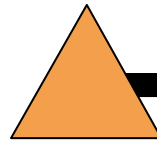

**Forward
10 Paces
at Heel**

**Handler
leaves
dog**

**Straight
Jump 1**

5 Secs

**Handler
Recall**

**90° Angled
Left Jump 2**

**Forward
10 Paces
at Heel**