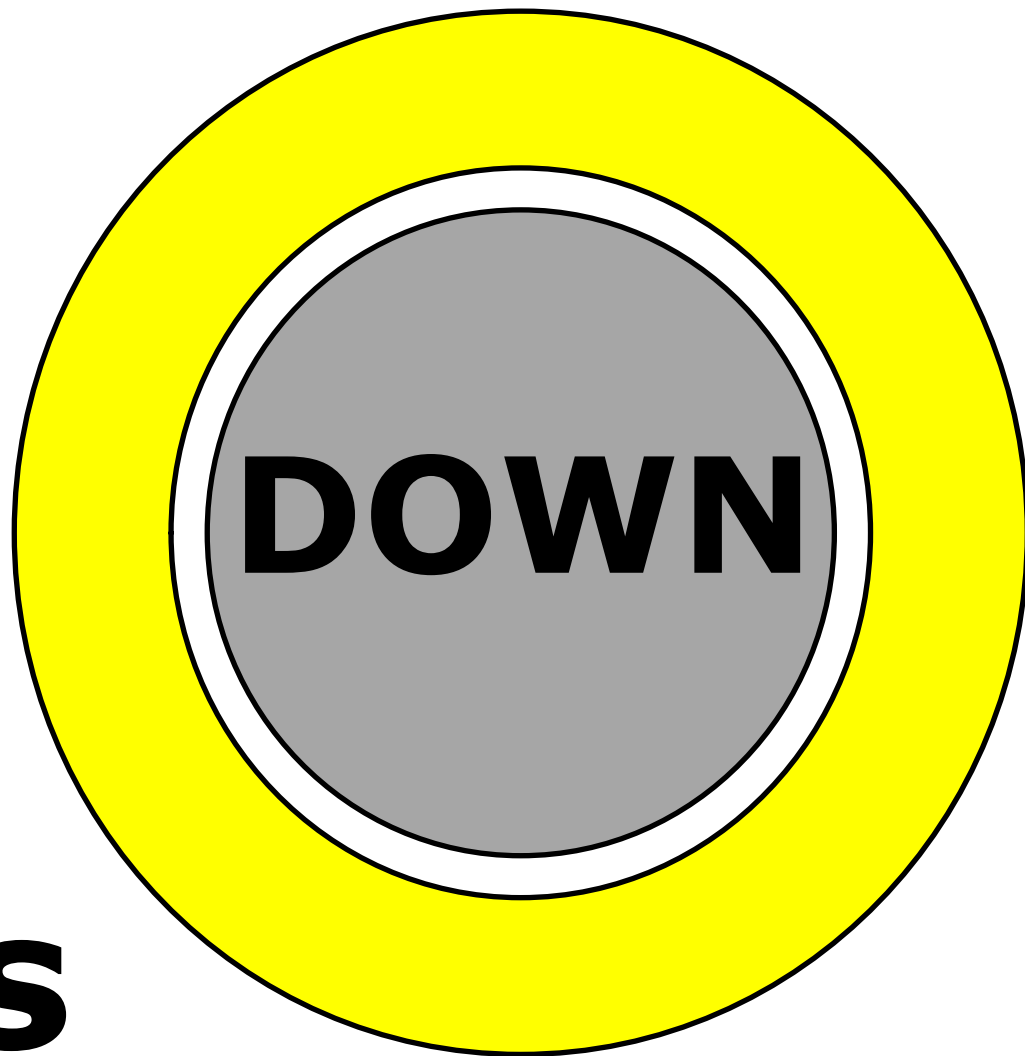

**DOWN
IN
HOOP
STAY
10 Secs**